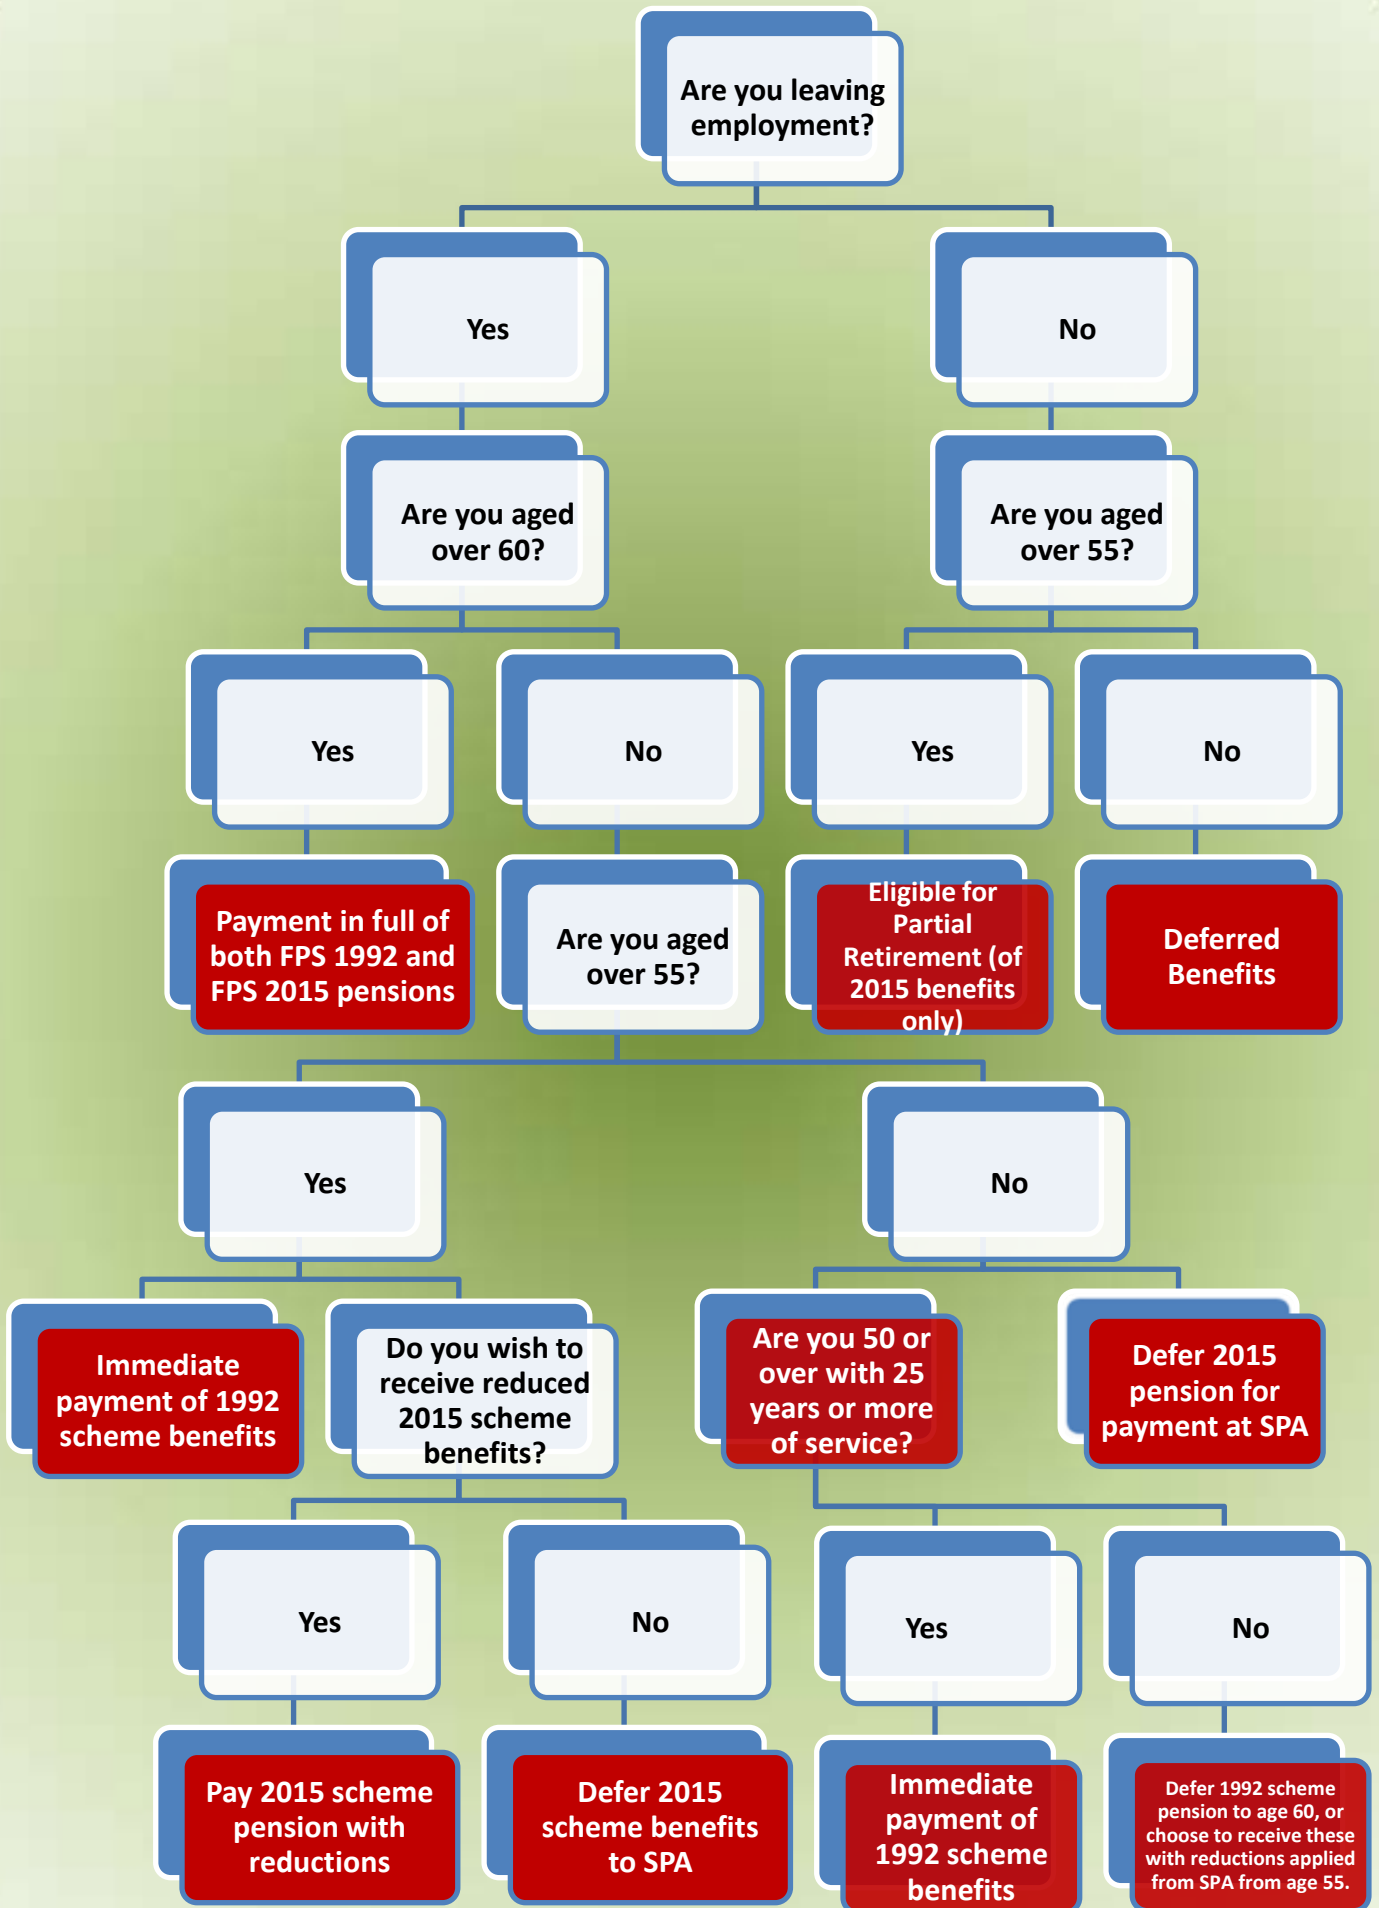

1992 Scheme - Retirement Decision Tree

Firefighters' Pension Scheme