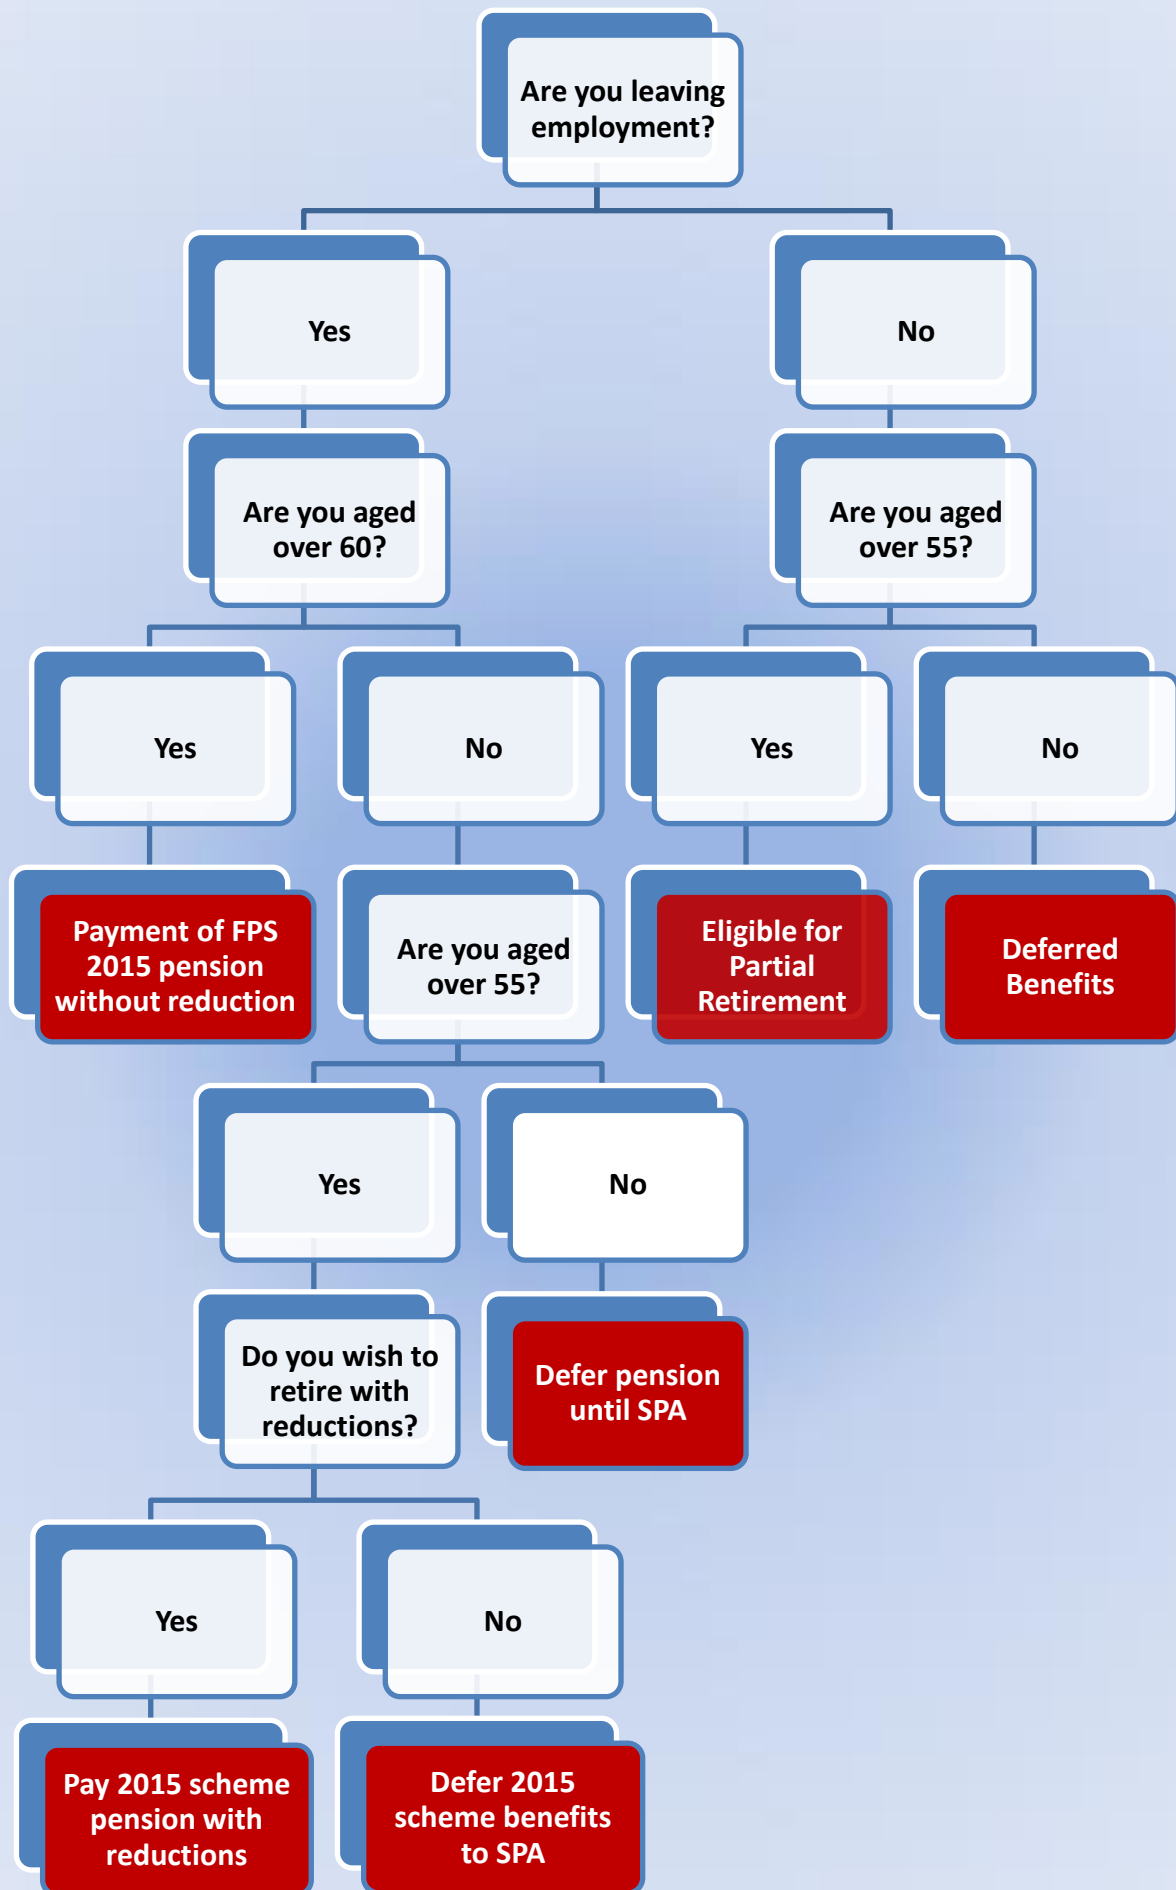

2015 Scheme - Retirement Decision Tree

Firefighters' Pension Scheme